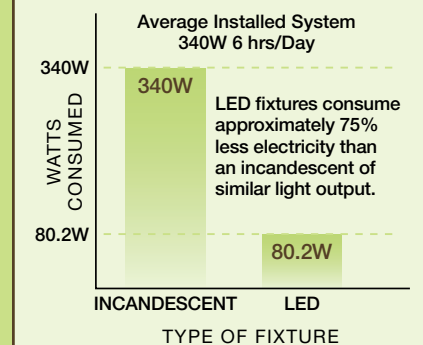

What to look for in your landscape light source?

- ✓ Solutions for every application – decks, patios, ponds, landscapes and more.
- ✓ A beam angle that can be precisely set and projected where intended.
- ✓ A fixture that doesn't attract mosquitoes.
- ✓ A pure, warm white light that enhances your home and landscape's natural tones.
- ✓ No light bulbs to change.
- ✓ A strong warranty.
- ✓ 75% energy savings.

ENERGY USE